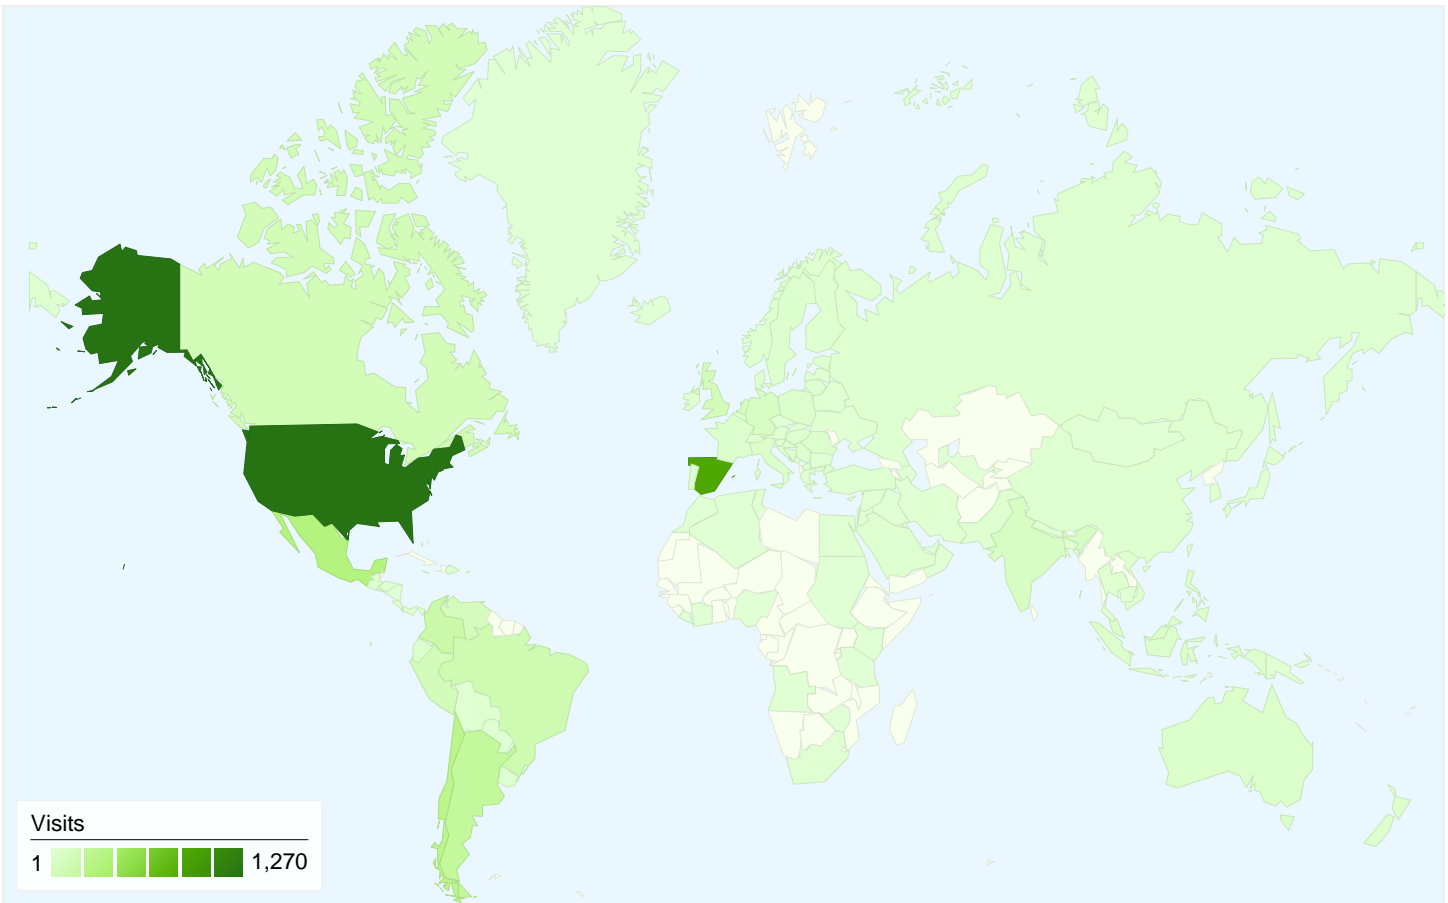

Visitors
4,364

Map Overlay

Traffic Sources Overview

- **Search Engines**
3,702.00 (74.89%)
- **Referring Sites**
807.00 (16.33%)
- **Direct Traffic**
434.00 (8.78%)

Content Overview

Pages	Pageviews	% Pageviews
/windows-7-videos/como-	1,483	26.34%
/windows-7-videos/windows-7-	445	7.90%
/windows-7-videos/how-to-	360	6.39%
/windows-7-videos/como-	152	2.70%
/windows-7-videos/playing-	101	1.79%

4,364 people visited this site

4,943 Visits

4,364 Absolute Unique Visitors

5,631 Pageviews

1.14 Average Pageviews

00:00:35 Time on Site

89.68% Bounce Rate

88.04% New Visits

All traffic sources sent a total of 4,943 visits

8.78% Direct Traffic

16.33% Referring Sites

74.89% Search Engines

- Search Engines
3,702.00 (74.89%)
- Referring Sites
807.00 (16.33%)
- Direct Traffic
434.00 (8.78%)

4,943 visits came from 117 countries/territories

Site Usage

Country/Territory	Visits	Pages/Visit	Avg. Time on Site	% New Visits	Bounce Rate
Visits 4,943 % of Site Total: 100.00%	Pages/Visit 1.14 Site Avg: 1.14 (0.00%)	Avg. Time on Site 00:00:35 Site Avg: 00:00:35 (0.00%)	% New Visits 88.04% Site Avg: 88.04% (0.00%)	Bounce Rate 89.68% Site Avg: 89.68% (0.00%)	
United States	1,270	1.11	00:00:24	91.42%	92.13%
Spain	876	1.18	00:00:41	84.36%	86.53%
Mexico	325	1.14	00:00:44	87.38%	90.46%
Chile	271	1.17	00:00:41	85.24%	88.19%
Argentina	211	1.15	00:00:55	88.15%	88.63%
Colombia	163	1.20	00:01:05	82.21%	85.89%
Brazil	133	1.13	00:00:22	90.23%	89.47%
Canada	106	1.08	00:00:35	85.85%	92.45%
United Kingdom	98	1.09	00:00:35	90.82%	92.86%