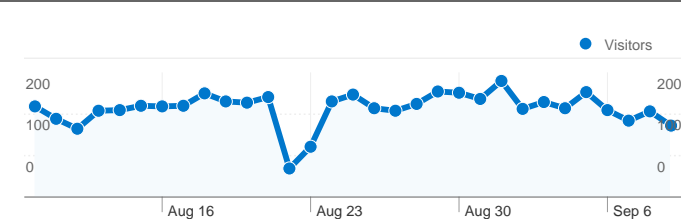

Site Usage

4,943 Visits

89.68% Bounce Rate

5,631 Pageviews

00:00:35 Avg. Time on Site

1.14 Pages/Visit

88.04% % New Visits

Visitors Overview

Visitors
4,364

Map Overlay

Traffic Sources Overview

- **Search Engines**
3,702.00 (74.89%)
- **Referring Sites**
807.00 (16.33%)
- **Direct Traffic**
434.00 (8.78%)

Content Overview

Pages	Pageviews	% Pageviews
/windows-7-videos/como-	1,483	26.34%
/windows-7-videos/windows-7-	445	7.90%
/windows-7-videos/how-to-	360	6.39%
/windows-7-videos/como-	152	2.70%
/windows-7-videos/playing-	101	1.79%

4,364 people visited this site

4,943 Visits

4,364 Absolute Unique Visitors

5,631 Pageviews

1.14 Average Pageviews

00:00:35 Time on Site

89.68% Bounce Rate

88.04% New Visits

4,943 visits came from 117 countries/territories

Site Usage

Country/Territory	Visits	Pages/Visit	Avg. Time on Site	% New Visits	Bounce Rate
Visits 4,943 % of Site Total: 100.00%	Pages/Visit 1.14 Site Avg: 1.14 (0.00%)	Avg. Time on Site 00:00:35 Site Avg: 00:00:35 (0.00%)	% New Visits 88.04% Site Avg: 88.04% (0.00%)	Bounce Rate 89.68% Site Avg: 89.68% (0.00%)	
United States	1,270	1.11	00:00:24	91.42%	92.13%
Spain	876	1.18	00:00:41	84.36%	86.53%
Mexico	325	1.14	00:00:44	87.38%	90.46%
Chile	271	1.17	00:00:41	85.24%	88.19%
Argentina	211	1.15	00:00:55	88.15%	88.63%
Colombia	163	1.20	00:01:05	82.21%	85.89%
Brazil	133	1.13	00:00:22	90.23%	89.47%
Canada	106	1.08	00:00:35	85.85%	92.45%
United Kingdom	98	1.09	00:00:35	90.82%	92.86%