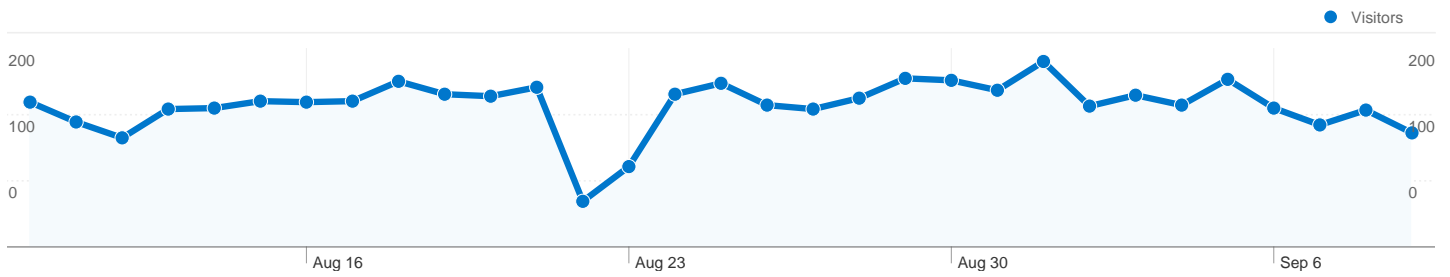

Site Usage

4,943 Visits

89.68% Bounce Rate

5,631 Pageviews

00:00:35 Avg. Time on Site

1.14 Pages/Visit

88.04% % New Visits

Visitors Overview

Visitors
4,364

Map Overlay

Traffic Sources Overview

- **Search Engines**
3,702.00 (74.89%)
- **Referring Sites**
807.00 (16.33%)
- **Direct Traffic**
434.00 (8.78%)

Content Overview

Pages	Pageviews	% Pageviews
/windows-7-videos/como-	1,483	26.34%
/windows-7-videos/windows-7-	445	7.90%
/windows-7-videos/how-to-	360	6.39%
/windows-7-videos/como-	152	2.70%
/windows-7-videos/playing-	101	1.79%

4,364 people visited this site

4,943 Visits

4,364 Absolute Unique Visitors

5,631 Pageviews

1.14 Average Pageviews

00:00:35 Time on Site

89.68% Bounce Rate

88.04% New Visits

4,943 visits came from 117 countries/territories

Site Usage

Country/Territory	Visits	Pages/Visit	Avg. Time on Site	% New Visits	Bounce Rate
Visits 4,943 % of Site Total: 100.00%	Pages/Visit 1.14 Site Avg: 1.14 (0.00%)	Avg. Time on Site 00:00:35 Site Avg: 00:00:35 (0.00%)	% New Visits 88.04% Site Avg: 88.04% (0.00%)	Bounce Rate 89.68% Site Avg: 89.68% (0.00%)	
United States	1,270	1.11	00:00:24	91.42%	92.13%
Spain	876	1.18	00:00:41	84.36%	86.53%
Mexico	325	1.14	00:00:44	87.38%	90.46%
Chile	271	1.17	00:00:41	85.24%	88.19%
Argentina	211	1.15	00:00:55	88.15%	88.63%
Colombia	163	1.20	00:01:05	82.21%	85.89%
Brazil	133	1.13	00:00:22	90.23%	89.47%
Canada	106	1.08	00:00:35	85.85%	92.45%
United Kingdom	98	1.09	00:00:35	90.82%	92.86%