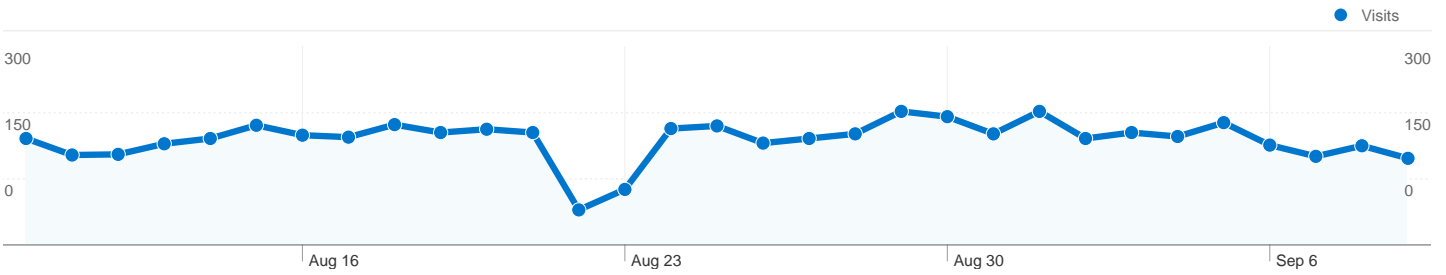

All traffic sources sent a total of 4,943 visits

8.78% Direct Traffic

16.33% Referring Sites

74.89% Search Engines

- Search Engines
  3,702.00 (74.89%)
- Referring Sites
  807.00 (16.33%)
- Direct Traffic
  434.00 (8.78%)

Top Traffic Sources

Sources	Visits	% visits	Keywords	Visits	% visits
google (organic)	3,668	74.21%	validar windows 7 ultimate	598	16.15%
(direct) ((none))	434	8.78%	como validar windows 7	104	2.81%
youtube.com (referral)	320	6.47%	libusb windows 7	66	1.78%
google.es (referral)	98	1.98%	activar windows 7 home	55	1.49%
google.com (referral)	52	1.05%	este equipo no esta ejecutando	37	1.00%