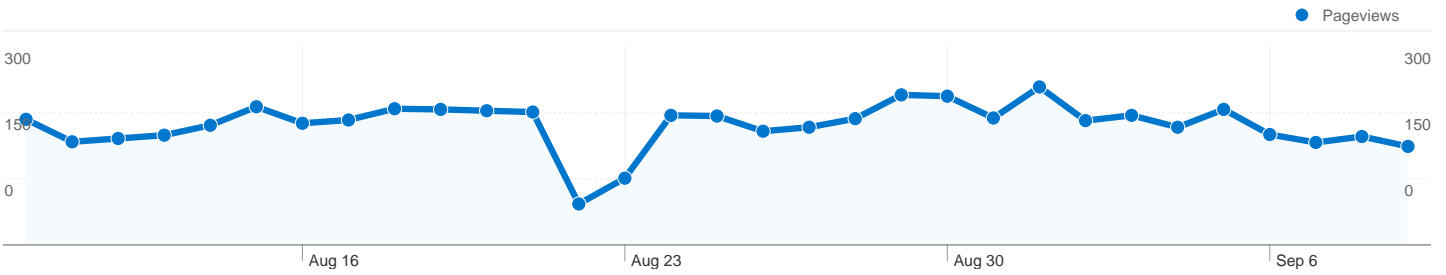

Pages on this site were viewed a total of 5,631 times

5,631 Pageviews

5,132 Unique Views

89.68% Bounce Rate

Top Content

Pages	Pageviews	% Pageviews
/windows-7-videos/como-validar-windows-7-ultimate-uitar-el-	1,483	26.34%
/windows-7-videos/windows-7-build-7600-this-copy-of-windows-is-	445	7.90%
/windows-7-videos/how-to-install-libusb-on-windows-vista-64-bit/	360	6.39%
/windows-7-videos/como-activar-windows-7-home-basichome-	152	2.70%
/windows-7-videos/playing-music-in-ventrilo-with-windows-7vista-	101	1.79%