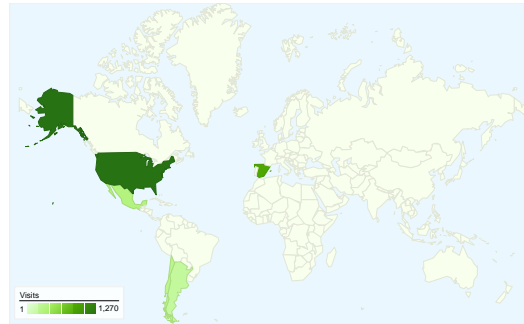

Site Usage

4,943 Visits

89.68% Bounce Rate

5,631 Pageviews

00:00:35 Avg. Time on Site

1.14 Pages/Visit

88.04% % New Visits

Visitors Overview

Visitors
4,364

Map Overlay

Traffic Sources Overview

- **Search Engines**
3,702.00 (74.89%)
- **Referring Sites**
807.00 (16.33%)
- **Direct Traffic**
434.00 (8.78%)

Content Overview

Pages	Pageviews	% Pageviews
/windows-7-videos/como-	1,483	26.34%
/windows-7-videos/windows-7-	445	7.90%
/windows-7-videos/how-to-	360	6.39%
/windows-7-videos/como-	152	2.70%
/windows-7-videos/playing-	101	1.79%

All traffic sources sent a total of 4,943 visits

8.78% Direct Traffic

16.33% Referring Sites

74.89% Search Engines

- Search Engines
3,702.00 (74.89%)
- Referring Sites
807.00 (16.33%)
- Direct Traffic
434.00 (8.78%)

4,943 visits came from 117 countries/territories

Site Usage

Country/Territory	Visits	Pages/Visit	Avg. Time on Site	% New Visits	Bounce Rate
Visits 4,943 % of Site Total: 100.00%	Pages/Visit 1.14 Site Avg: 1.14 (0.00%)	Avg. Time on Site 00:00:35 Site Avg: 00:00:35 (0.00%)	% New Visits 88.04% Site Avg: 88.04% (0.00%)	Bounce Rate 89.68% Site Avg: 89.68% (0.00%)	
United States	1,270	1.11	00:00:24	91.42%	92.13%
Spain	876	1.18	00:00:41	84.36%	86.53%
Mexico	325	1.14	00:00:44	87.38%	90.46%
Chile	271	1.17	00:00:41	85.24%	88.19%
Argentina	211	1.15	00:00:55	88.15%	88.63%
Colombia	163	1.20	00:01:05	82.21%	85.89%
Brazil	133	1.13	00:00:22	90.23%	89.47%
Canada	106	1.08	00:00:35	85.85%	92.45%
United Kingdom	98	1.09	00:00:35	90.82%	92.86%